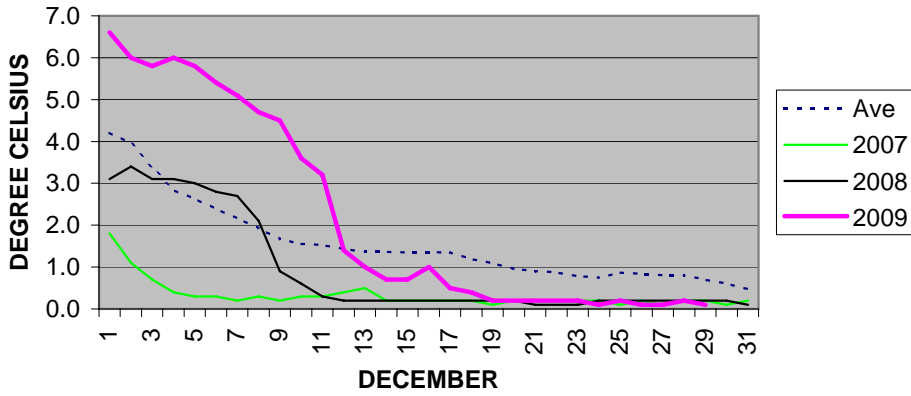

ST. LAMBERT WATER TEMPERATURES CLOSING 2009

ST. LOUIS BRIDGE WATER TEMPERATURES CLOSING 2009

IROQUOIS WATER TEMPERATURES CLOSING 2009

**PORT COLBORNE WATER TEMPERATURES
CLOSING 2009**

**PORT WELLER WATER TEMPERATURES
CLOSING 2009**