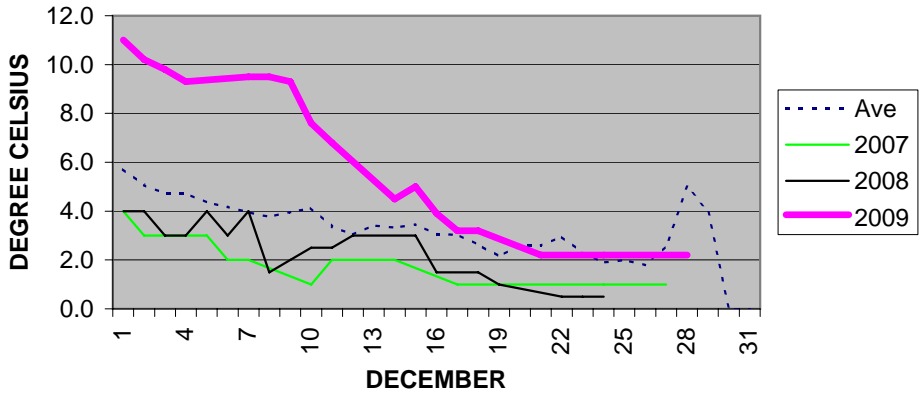

ST. LAMBERT WATER TEMPERATURES CLOSING 2009

ST. LOUIS BRIDGE WATER TEMPERATURES CLOSING 2009

IROQUOIS WATER TEMPERATURES CLOSING 2009

**PORT COLBORNE WATER TEMPERATURES
CLOSING 2009**

**PORT WELLER WATER TEMPERATURES
CLOSING 2009**