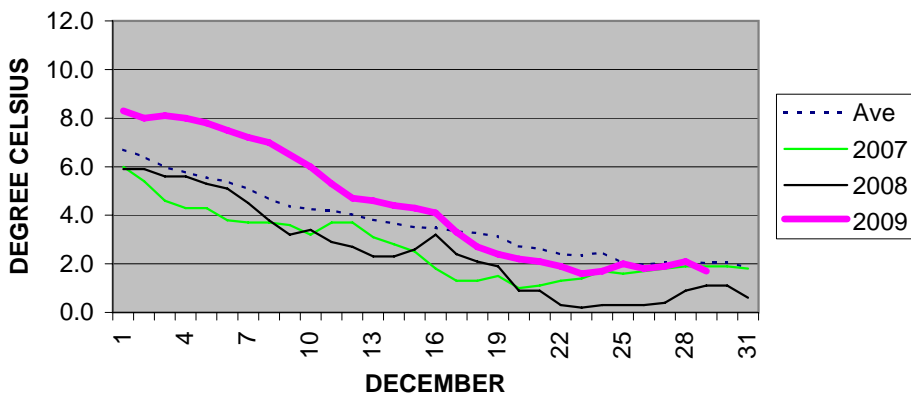

ST. LAMBERT WATER TEMPERATURES CLOSING 2009

ST. LOUIS BRIDGE WATER TEMPERATURES CLOSING 2009

IROQUOIS WATER TEMPERATURES CLOSING 2009

**PORT COLBORNE WATER TEMPERATURES
CLOSING 2009**

**PORT WELLER WATER TEMPERATURES
CLOSING 2009**