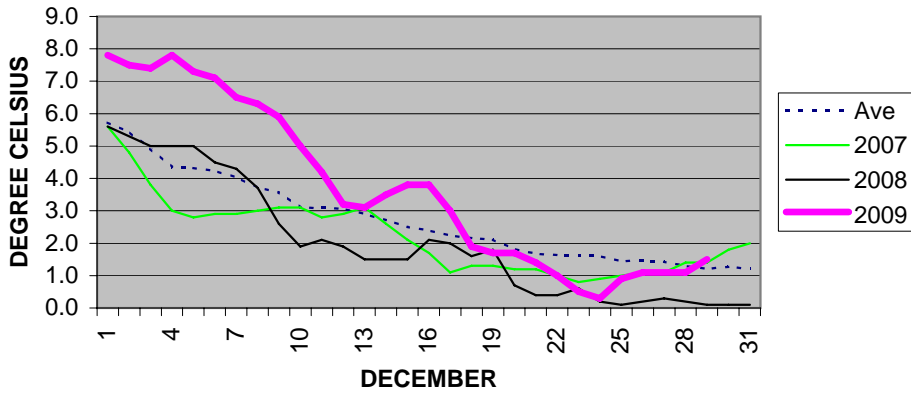

ST. LAMBERT WATER TEMPERATURES CLOSING 2009

ST. LOUIS BRIDGE WATER TEMPERATURES CLOSING 2009

IROQUOIS WATER TEMPERATURES CLOSING 2009

**PORT COLBORNE WATER TEMPERATURES
CLOSING 2009**

**PORT WELLER WATER TEMPERATURES
CLOSING 2009**